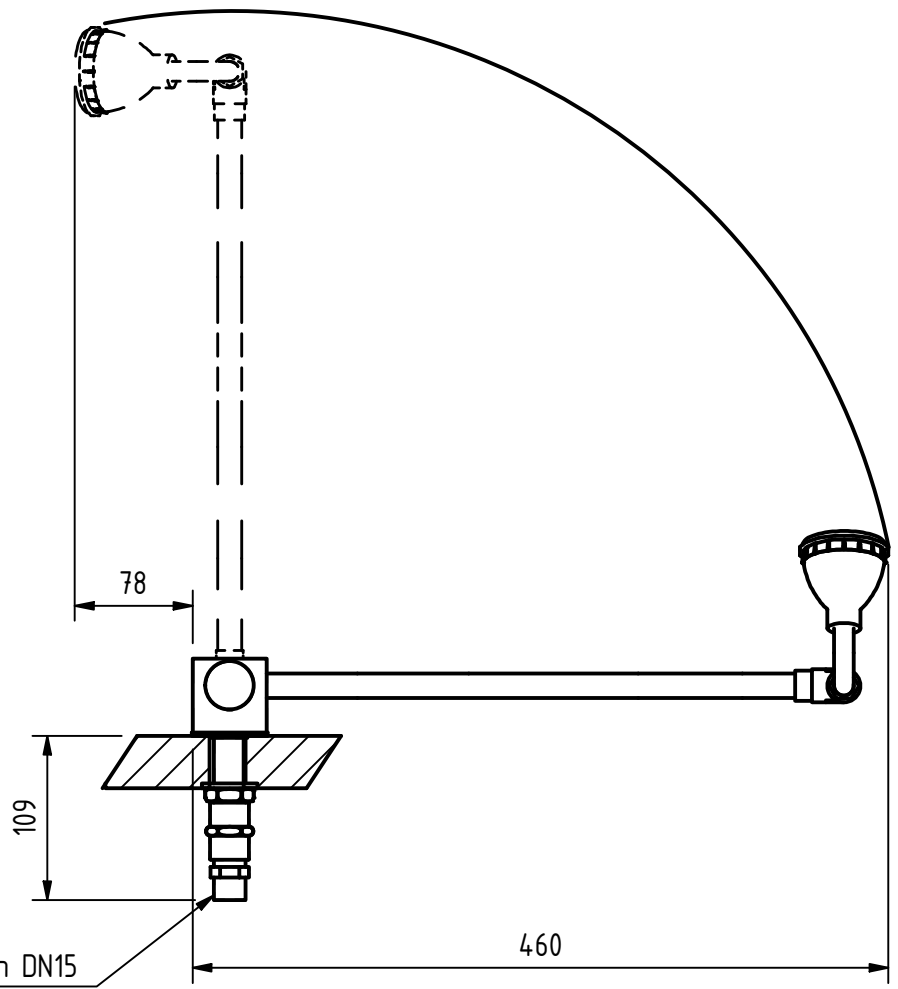

Min flow: 26 l/min

Anslutning/Connection DN15

8223568