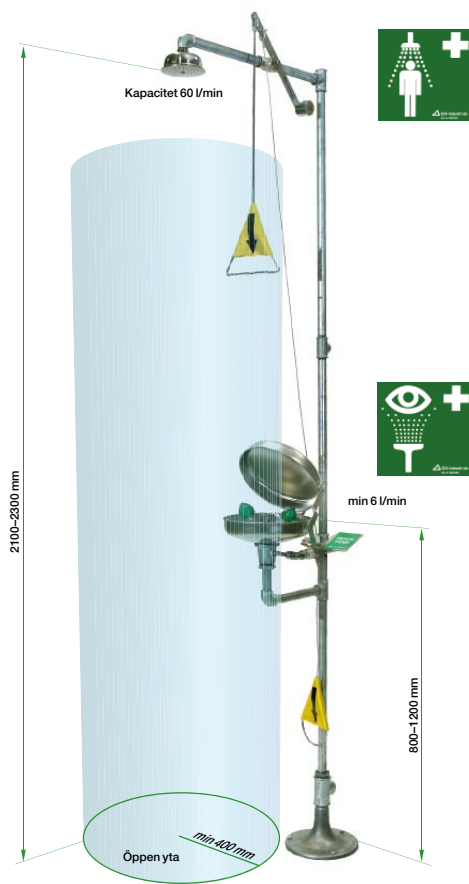

Eye- and face showers

SS-EN 15154-1 & 2:2006

ANSI Standard Z358.1 2014