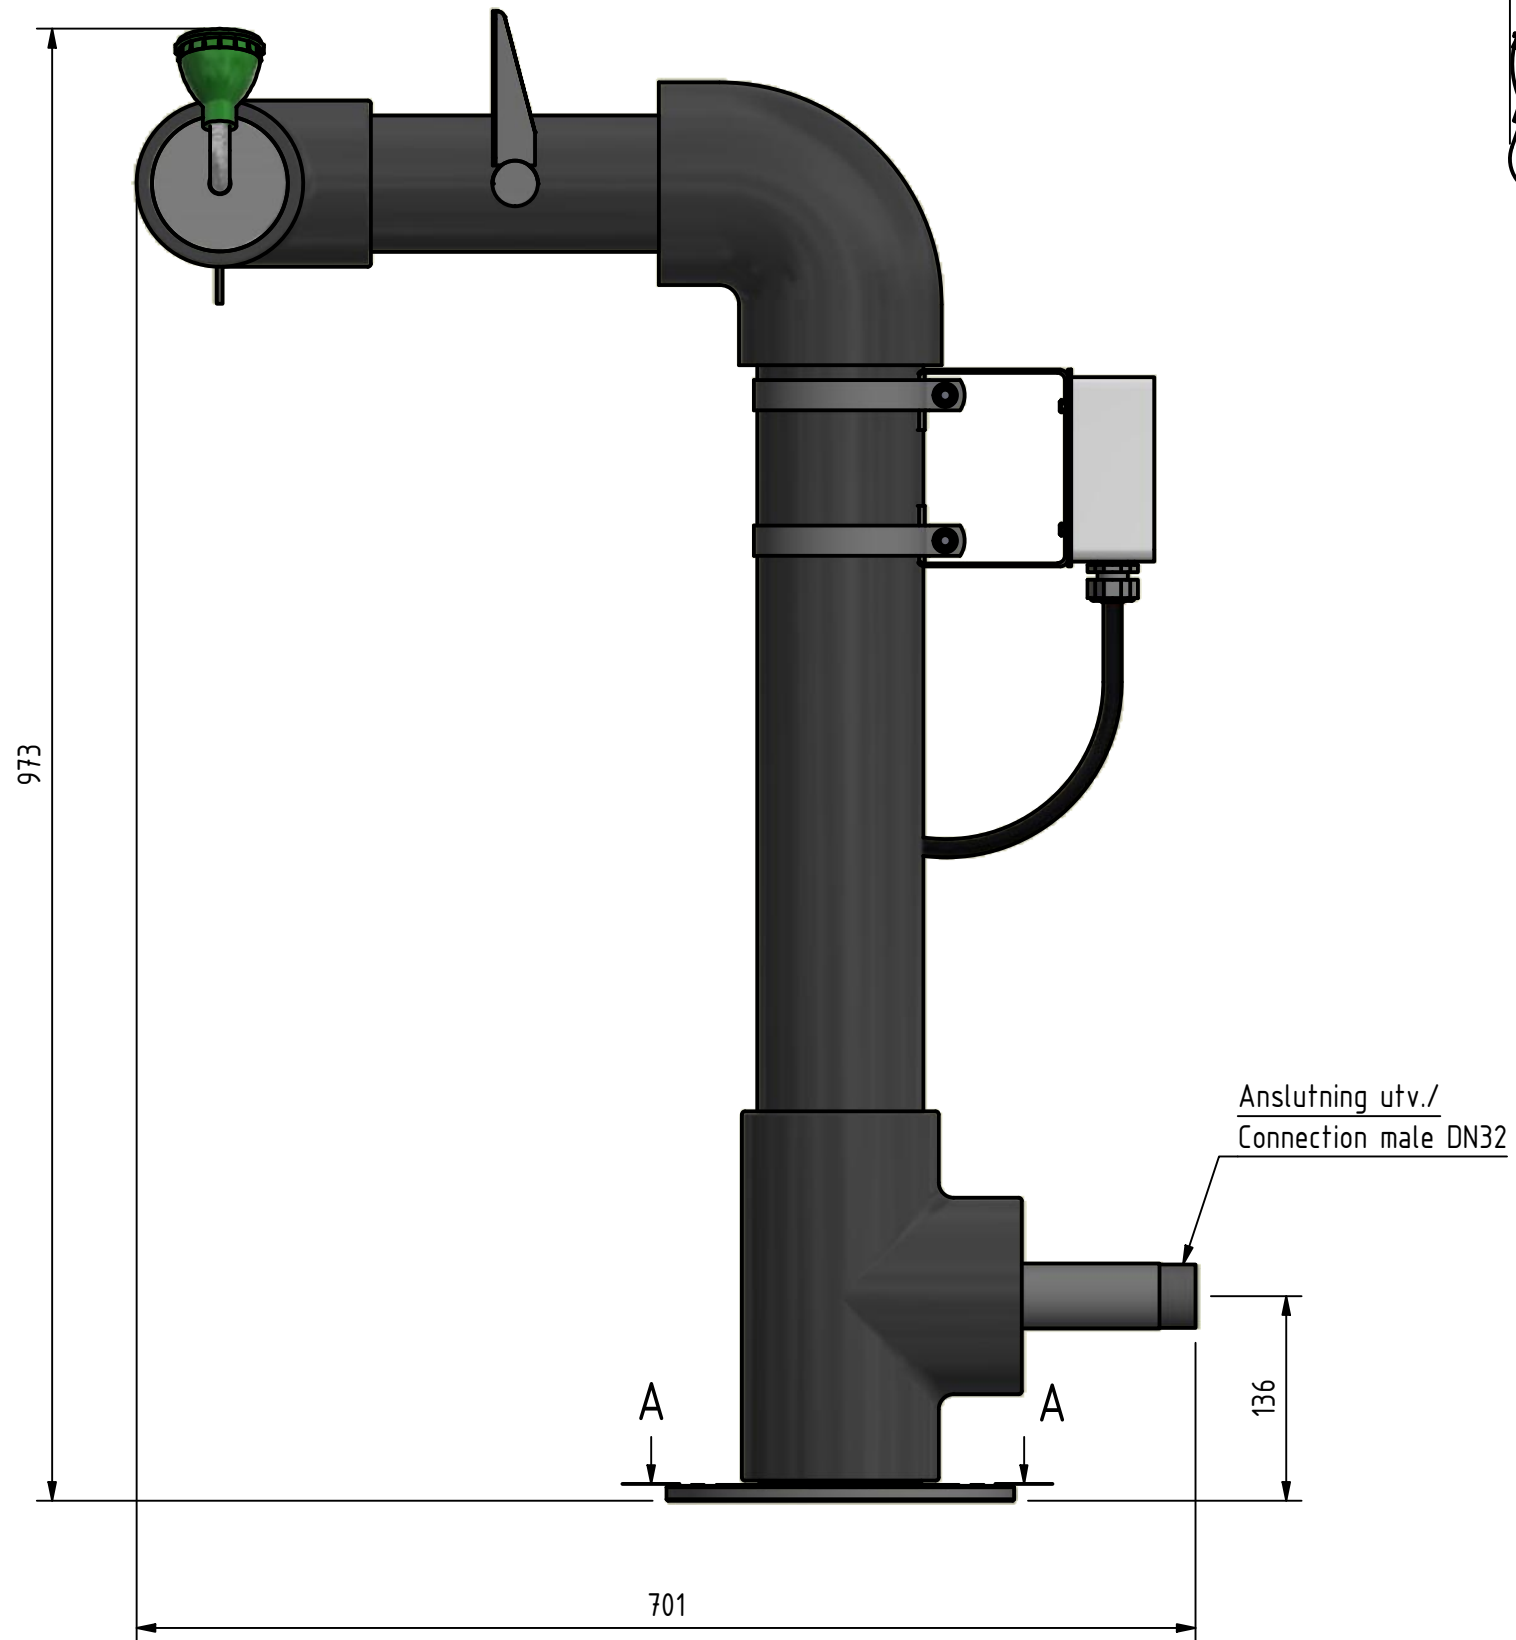

 **GIA Premix**

Min flow. 26l/min

8223547