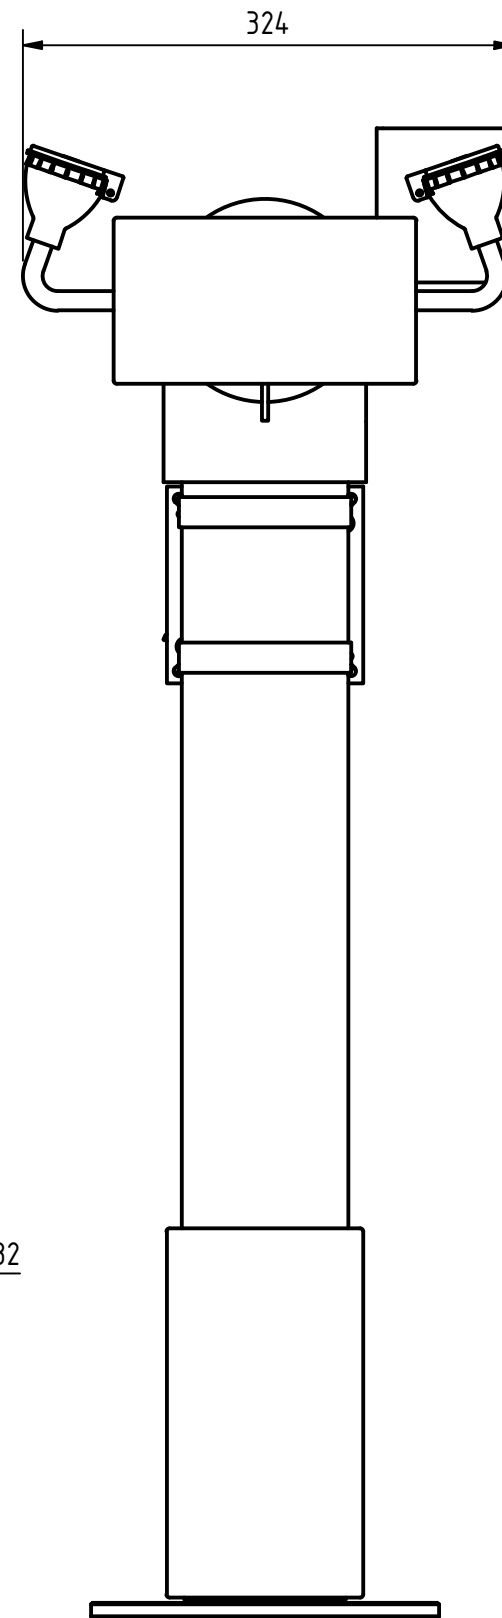

 **GIA Premix**

Min flow. 26l/min

8223547