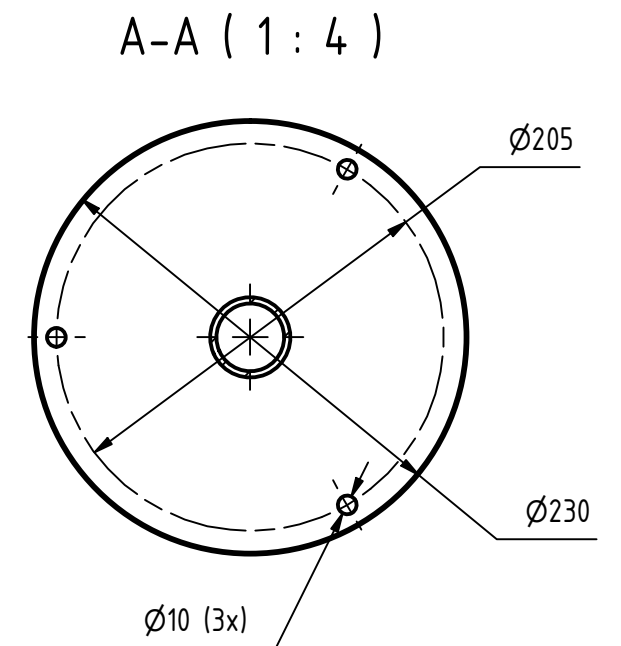

 **GIA Premix**

Min flow. 26l/min

8223547